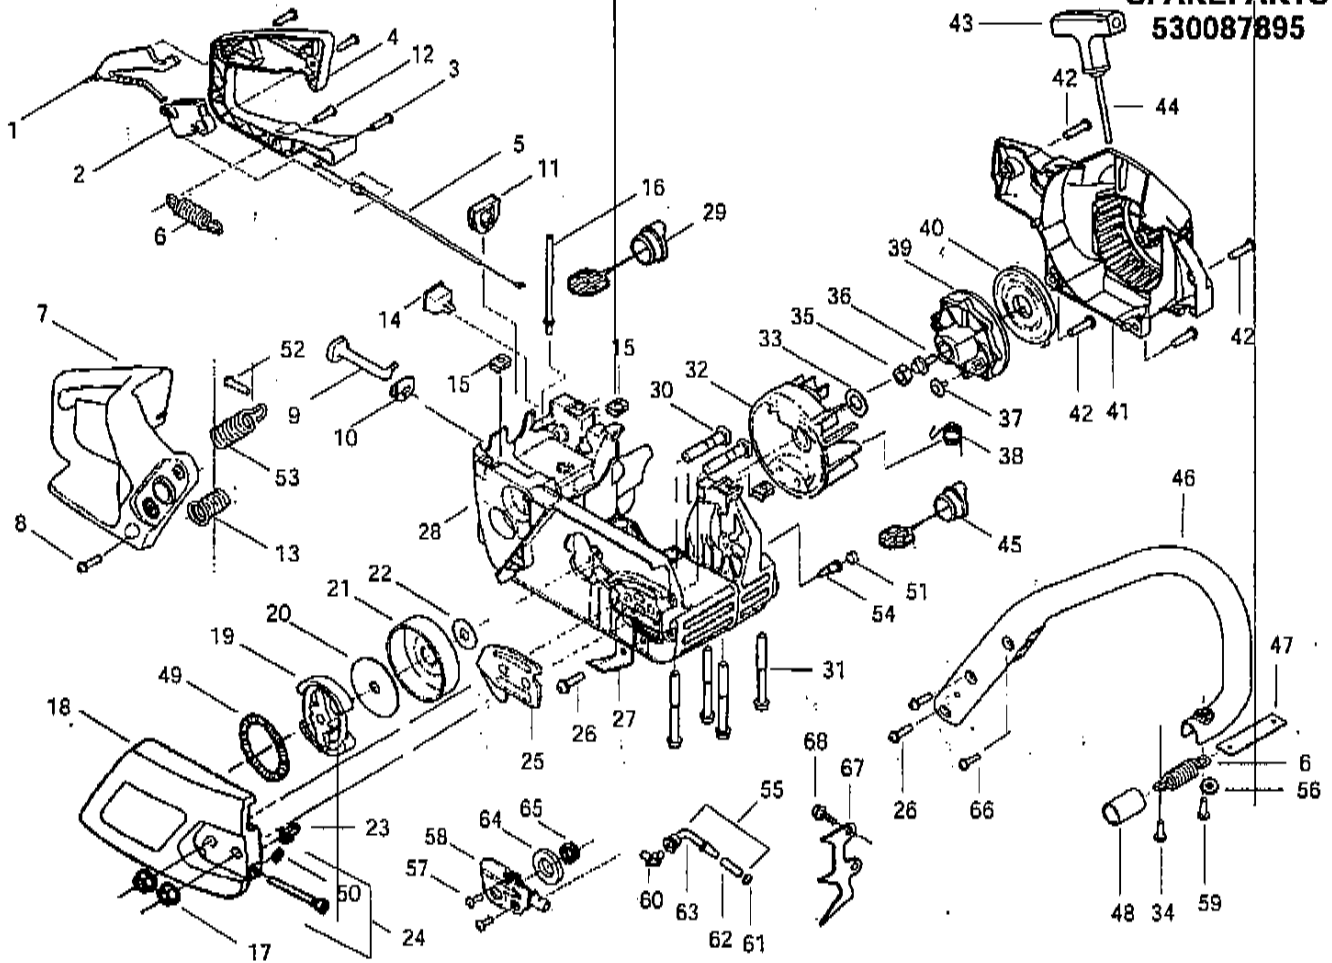

PARTNER

6

1999:1

Formula
5000

SPAREPARTS 530087895

Ref.	Part No.	Description	Ref.	Part No.	Description	Ref.	Part No.	Description
1.	530036098	Throttle Lockout	24.	530069611	Bar Adjusting Kit (Incl. 50)	47.	530047608	Limiter Strap
2.	530036097	Throttle Trigger	25.	530038238	Plate-Bar Mounting	48.	530036142	Sleeve-AV Spring
3.	530015906	Screw	26.	530015814	Screw	49.	530094188	Spring-Clutch
4.	530047581	Cover-Rear Handle	27.	530029850	Chain Catcher	50.	530038593	Retainer-Bar Adjust.
5.	530047602	Throttle Cable	28.	530054174	Chassis Ass'y. (Incl. Fuel Cap, Oil Cap, Fuel Line and Primer Line)	51.	530038264	Plug-Oil Vent
6.	530042082	Spring-Isolator	29.	530047192	Fuel Cap Ass'y.	52.	530015875	Screw
7.	530047582	Rear Handle	30.	530016133	Bolt-Bar	53.	530053275	Isolator Ass'y.
8.	530015814	Screw	31.	530016132	Screw	54.	530026119	Check Valve
9.	530047605	Choke Knob	32.	530039209	Flywheel Ass'y.	55.	530047663	Oil Pick-up Ass'y (Incl. 61-63)
10.	530049005	Grommet-Choke Knob	33.	530015127	Washer-Flywheel	56.	530015123	Washer
11.	530047631	Grommet-Throttle Cable	34.	530015843	Screw	57.	530016097	Screw
12.	530015886	Screw	35.	530016134	Nut-Flywheel	58.	530071259	Oil Pump Kit (Incl. 60, 65 & Seal)
13.	530053274	Isolator Ass'y.	36.	530015920	Screw	59.	530016018	Screw
14.	530069572	Switch Kit	37.	530016080	Screw	60.	530049477	Elbow-Oil Pickup
15.	530015922	Nut-"U" Type	38.	530023817	Spring-Starter Dog	61.	530030189	Plug-Oil Filter
16.	530069247	Fuel Line Kit (Small Dia.)	39.	530037817	Starter Pulley	62.	530037821	Oil Filter
17.	530015917	Nut-Bar Mounting	40.	530027531	Recoll Spring	63.	530038373	Pick-up Oiler
18.	530054173	Clutch Cover	41.	530054175	Fan Housing	64.	530019231	Dust Seal
19.	530014949	Clutch Ass'y. (Incl. 49)	42.	530015892	Screw	65.	530037820	Gear-Worm Spring
20.	530015811	Clutch Washer	43.	530037485	Starter Handle	66.	530016179	Screw
21.	530047061	Clutch Drum Ass'y. w/Bearing	44.	530069232	Rope Kit	67.	530014381	Spike Ass'y.
22.	530015907	Washer-Thrust	45.	530010846	Oil Cap Ass'y.	68.	530015906	Screw
23.	530015826	Pin-Bar Adjusting	46.	530047583	Front Handle