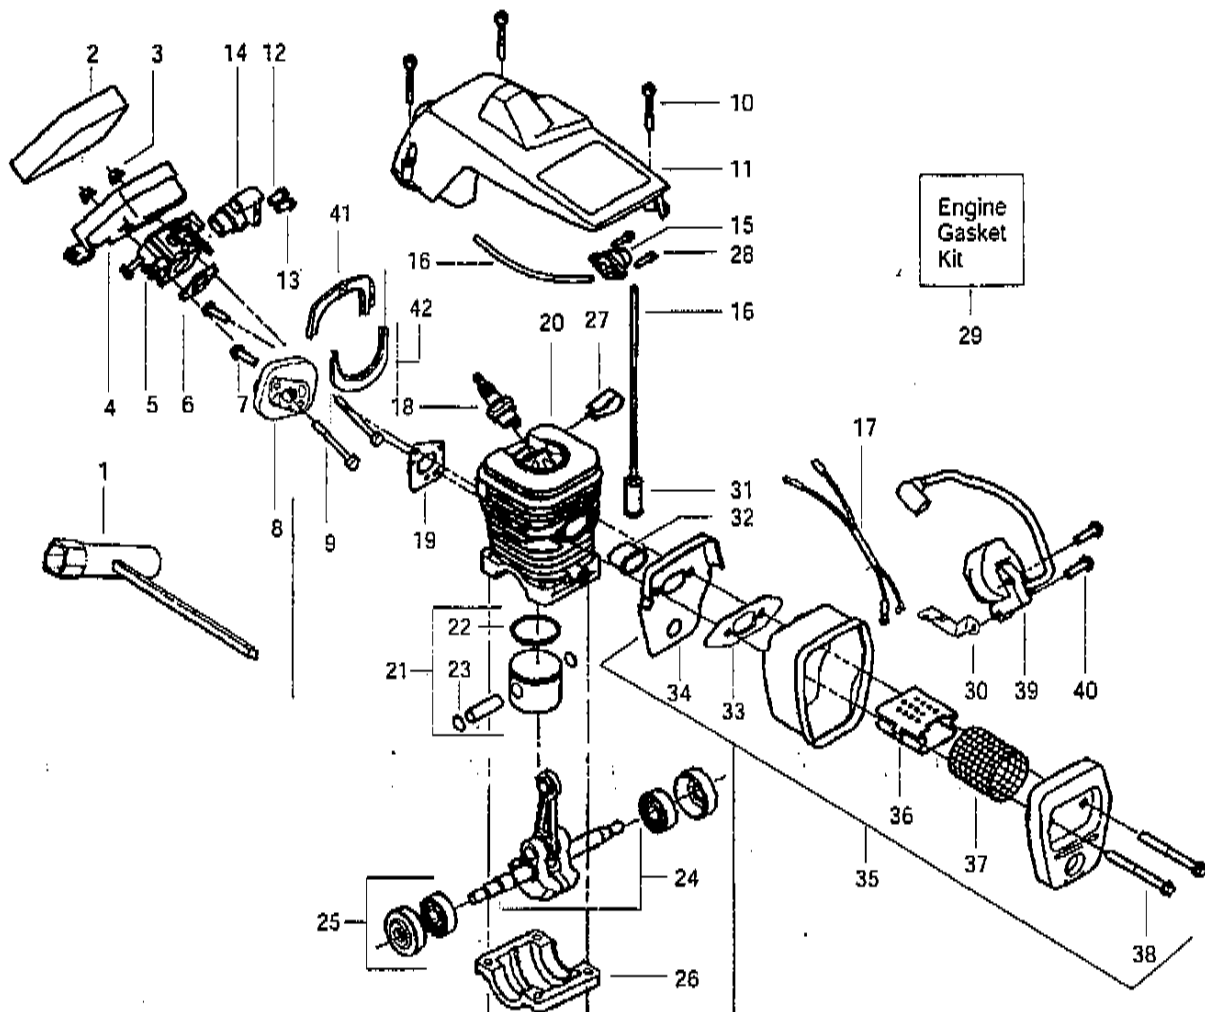

Ref.	Part No.	Description	Ref.	Part No.	Description	Ref.	Part No.	Description
1.	530031163	Bar Wrench	19.	530019249	Gasket- -Carb Adaptor	36.	530037813	Muffler Diffuser
2.	530037793	Foam- -Air Filter	20.	530069720	Cylinder Kit	37.	530036103	Spark Screen
3.	530016101	Nut	21.	530069719	Piston Kit	38.	530016132	Screw
4.	530047604	Air Filter Housing			(Incl. 22 & 23)	39.	530052277	Ignition Module
5.	530069722	Carburetor Kit	22.	530038729	Piston Ring	40.	530015814	Screw
		(Incl. 12 & 13)	23.	530015697	Retainer- -Piston Pin	41.	530049715	Seal- -Carb Adapter - -
6.	530019239	Carb. Gasket	24.	530047062	Crankshaft Ass'y.			(Upper)
7.	530015810	Screw	25.	530047827	Seal & Bearing Ass'y.	42.	530049714	Seal- -Carb Adapter - -
8.	530049700	Carb. Adapter	26.	530037935	Cap- -Crankcase			(Lower)
9.	530016187	Screw	27.	530016136	Clip- -High Tension Lead			
10.	530016102	Screw	28.	530015780	Screw			
11.	530053183	Cylinder Shield	29.	530069608	Engine Gasket Kit			
12.	530038318	Limiter Cap- -High			(Incl. 6, 17, 19 & 33)			
13.	530038317	Limiter Cap- -Low	30.	530047442	Ground Strap			Operator Manual
14.	530049244	Grommet- -Carb Adjust	31.	530014362	Fuel Pick- -up Ass'y.		530087831	Scan
15.	530047213	Air Purge Ass'y.	32.	530037652	Heat Insulator		530087832	Euro I
16.	530069216	Fuel Line Kit	33.	530019221	Muffler Gasket		530087833	Euro II
		(Large Dia.)	34.	530049870	Muffler Backplate		530054155	Decal Warning
17.	530049117	Wire Harness Ass'y.	35.	530047207	Muffler Ass'y.		530047630	Decal Stop
18.	503235108	Spark Plug			(Incl. 33- -34 & 36- -38)		530031112	Clutch Ass'y. Tool
							530031097	Air Gap Gauge
							530031160	Insert Tool- -
								Limitier Cap