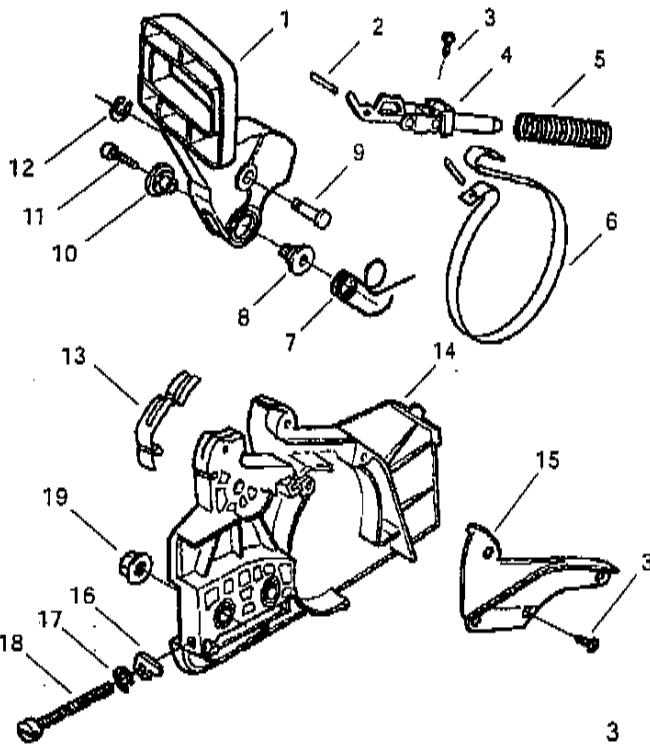

**Chain Brake Assembly #530054172**

Ref.	Part No.	Description
1.	530053033	Actuating Lever
2.	530015913	Spring Pin
3.	530015911	Screw
4.	530014356	Front & Rear Link Ass'y.
5.	530016237	Spring Compression
6.	530052232	Brake Band
7.	530015910	Handguard Spring
8.	530049075	Journal-Left
9.	530029879	Pivot Pin
10.	530029881	Journal-Right
11.	530015914	Screw
12.	530038593	Retainer
13.	530029878	Position Spring
14.	530054173	Clutch Cover
15.	530038679	Chain Brake Cover
16.	530015826	Bar Adjusting Pin
17.	530038593	Retainer
18.	530016110	Screw-Bar Adjusting
19.	530015917	Nut