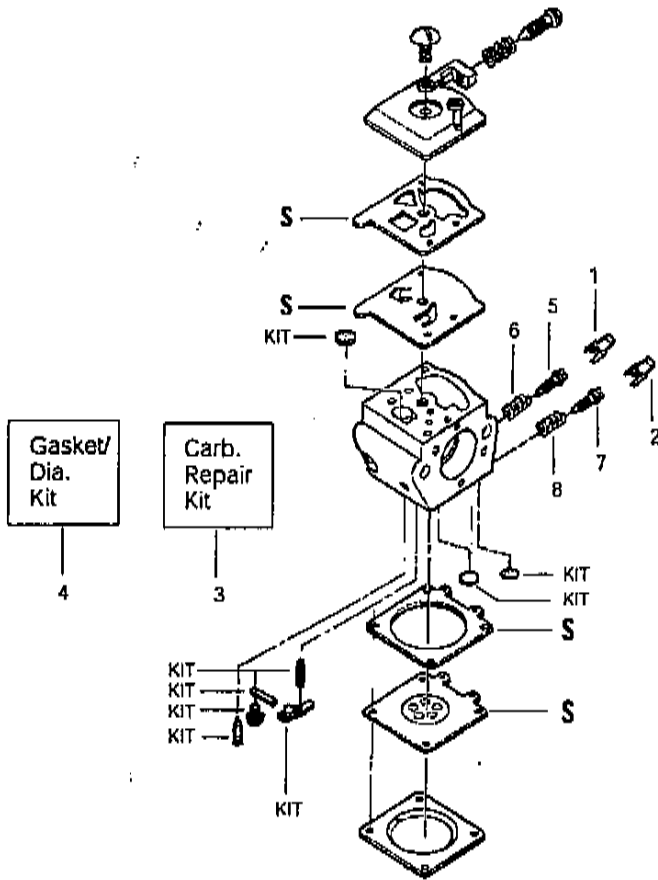

**Carburetor Assembly--WT391 -- #530069722**

Ref.	Part No.	Description
1.	530038318	Limiter Cap--High
2.	530038317	Limiter Cap--Low
3.	530069826	Carburetor Repair Kit (KIT= Indicates Contents)
4.	530069844	Gasket/Diaphragm Kit (D=Indicates Contents)
5.	530035383	Low Speed Needle
6.	530035293	Needle Spring Low Speed
7.	530035384	High Speed Needle
8.	530035295	Needle Spring High Speed

**Chain Brake Assembly #530054172**

Ref.	Part No.	Description
1.	530053033	Actuating Lever
2.	530015913	Spring Pin
3.	530015911	Screw
4.	530014356	Front & Rear Link Ass'y.
5.	530016237	Spring Compression
6.	530052232	Brake Band
7.	530015910	Handguard Spring
8.	530049075	Journal-Left
9.	530029879	Pivot Pin
10.	530029881	Journal-Right
11.	530015914	Screw
12.	530038593	Retainer
13.	530029878	Position Spring
14.	530054173	Clutch Cover
15.	530038679	Chain Brake Cover
16.	530015826	Bar Adjusting Pin
17.	530038593	Retainer
18.	530016110	Screw-Bar Adjusting
19.	530015917	Nut