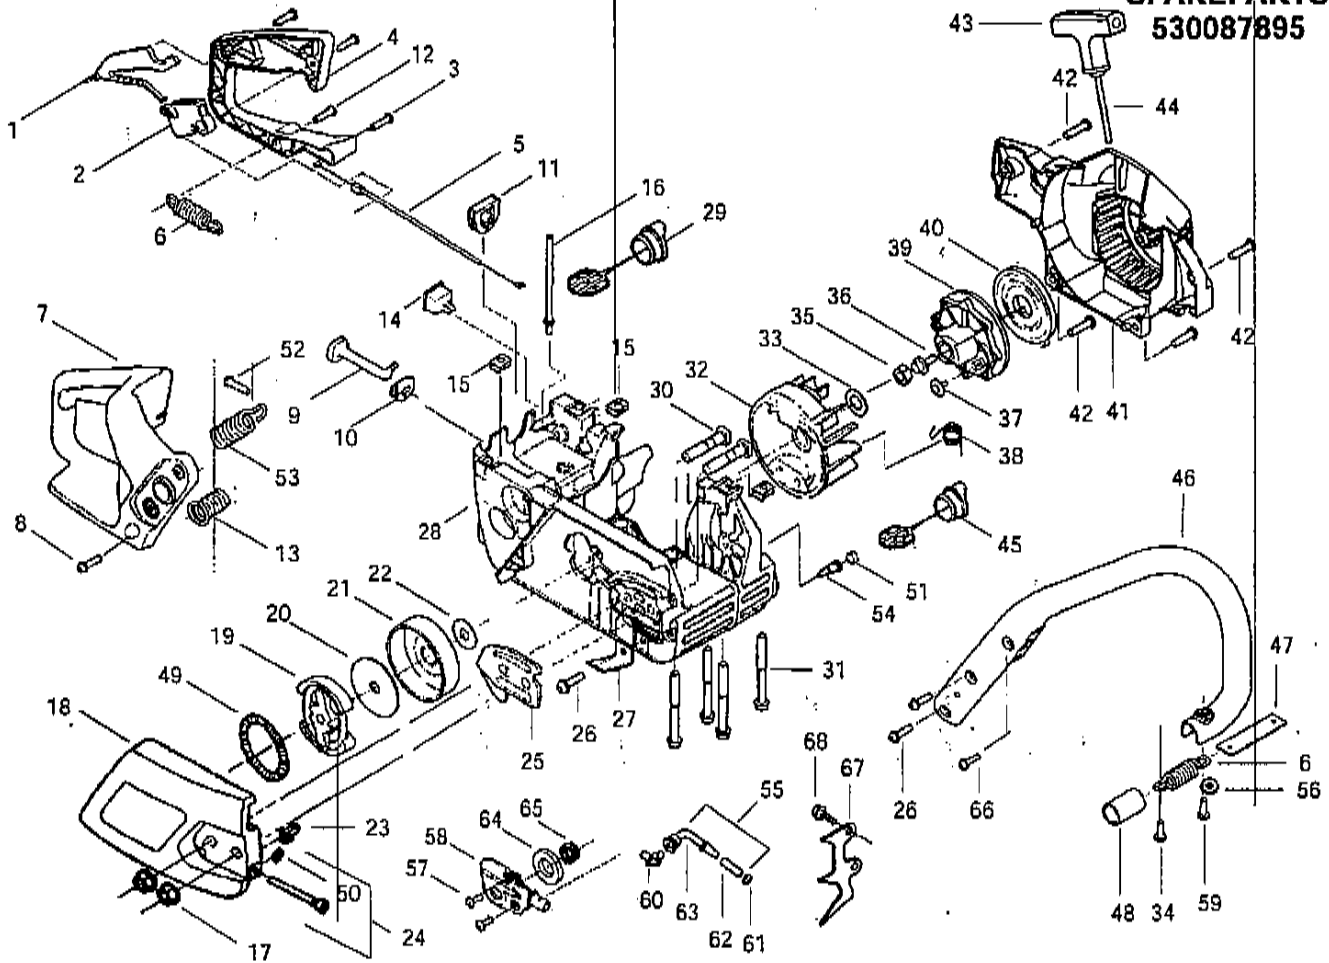

PARTNER

6

1999:1

Formula
5000

SPAREPARTS 530087895

Ref.	Part No.	Description	Ref.	Part No.	Description	Ref.	Part No.	Description
1.	530036098	Throttle Lockout	24.	530069611	Bar Adjusting Kit (Incl. 50)	47.	530047608	Limiter Strap
2.	530036097	Throttle Trigger	25.	530038238	Plate-Bar Mounting	48.	530036142	Sleeve-AV Spring
3.	530015906	Screw	26.	530015814	Screw	49.	530094188	Spring-Clutch
4.	530047581	Cover-Rear Handle	27.	530029850	Chain Catcher	50.	530038593	Retainer-Bar Adjust.
5.	530047602	Throttle Cable	28.	530054174	Chassis Ass'y. (Incl. Fuel Cap, Oil Cap, Fuel Line and Primer Line)	51.	530038264	Plug-Oil Vent
6.	530042082	Spring-Isolator	29.	530047192	Fuel Cap Ass'y.	52.	530015875	Screw
7.	530047582	Rear Handle	30.	530016133	Bolt-Bar	53.	530053275	Isolator Ass'y.
8.	530015814	Screw	31.	530016132	Screw	54.	530026119	Check Valve
9.	530047605	Choke Knob	32.	530039209	Flywheel Ass'y.	55.	530047663	Oil Pick-up Ass'y (Incl. 61-63)
10.	530049005	Grommet-Choke Knob	33.	530015127	Washer-Flywheel	56.	530015123	Washer
11.	530047631	Grommet-Throttle Cable	34.	530015843	Screw	57.	530016097	Screw
12.	530015886	Screw	35.	530016134	Nut-Flywheel	58.	530071259	Oil Pump Kit (Incl. 60, 65 & Seal)
13.	530053274	Isolator Ass'y.	36.	530015920	Screw	59.	530016018	Screw
14.	530069572	Switch Kit	37.	530016080	Screw	60.	530049477	Elbow-Oil Pickup
15.	530015922	Nut-"U" Type	38.	530023817	Spring-Starter Dog	61.	530030189	Plug-Oil Filter
16.	530069247	Fuel Line Kit (Small Dia.)	39.	530037817	Starter Pulley	62.	530037821	Oil Filter
17.	530015917	Nut-Bar Mounting	40.	530027531	Recoll Spring	63.	530038373	Pick-up Oiler
18.	530054173	Clutch Cover	41.	530054175	Fan Housing	64.	530019231	Dust Seal
19.	530014949	Clutch Ass'y. (Incl. 49)	42.	530015892	Screw	65.	530037820	Gear-Worm Spring
20.	530015811	Clutch Washer	43.	530037485	Starter Handle	66.	530016179	Screw
21.	530047061	Clutch Drum Ass'y. w/Bearing	44.	530069232	Rope Kit	67.	530014381	Spike Ass'y.
22.	530015907	Washer-Thrust	45.	530010846	Oil Cap Ass'y.	68.	530015906	Screw
23.	530015826	Pin-Bar Adjusting	46.	530047583	Front Handle